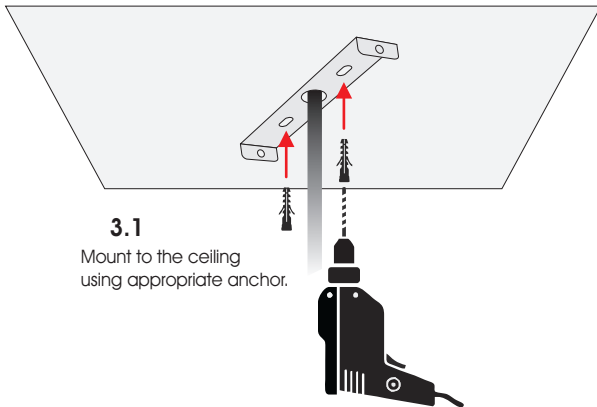

TALUS PD Installation Manual

1

Attention

Before any maintenance switch off the main power.

2

3

3.1
Mount to the ceiling
using appropriate anchor.

3.2

4

Before tightening the
screws (4.3) make sure the
canopy has closed properly.

5