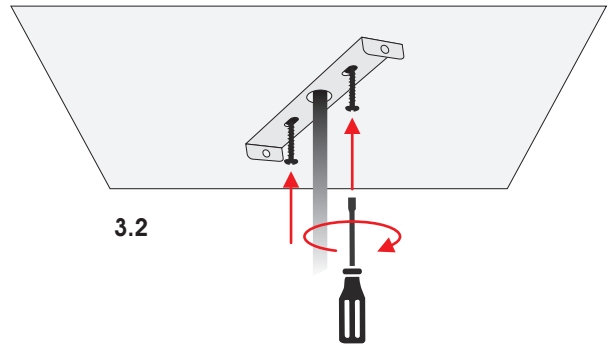

TALUS PD Installation Manual

1

Attention

Before any maintenance switch off the main power.

2

3

3.1
Mount to the ceiling
using appropriate anchor.

3.2

4

Before tightening the
screws (4.3) make sure the
canopy has closed properly.

5