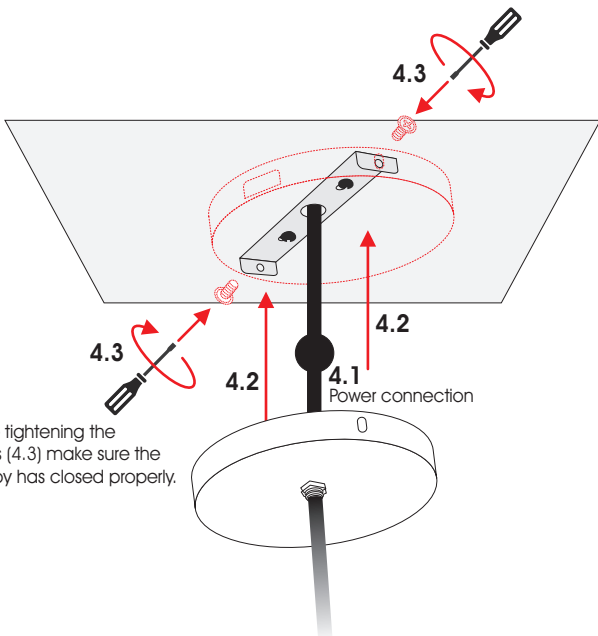

TALUS PD Installation Manual

1

Attention

Before any maintenance switch off the main power.

2

3

3.1
Mount to the ceiling
using appropriate anchor.

3.2

4

Before tightening the
screws (4.3) make sure the
canopy has closed properly.

5